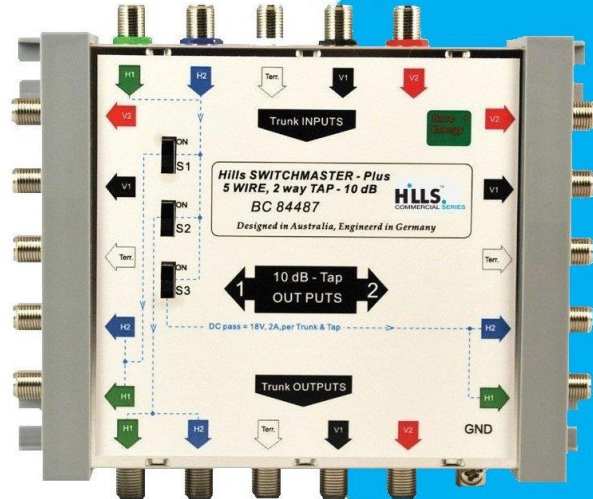

## Overview

Hills 2-way 5-Wire multi-taps are suitable and approved for use in FOXTEL PAY TV installations with SMATV applications.

## Features & Benefits

- 2-way multi-taps.
- Application in 5-wire systems.
- DC pass / isolation between SAT inputs / outputs and taps.
- Sheet metal housing.
- Indoor wall mounting.
- Earthing terminal.
- FOXTEL approved.
- Coloured coded ports for easy identification

**BC84487**

PART #		BC84487	BC84488	BC84489
MANUFACTURER		SWITCH MASTER		
TAP VALUE		10dB	15dB	20dB
MODEL REF #		HI52WT10	HI52WT15	HI52WT20
FOXTEL Approval		F30843	F30844	F30845
TRUNK and TAP INPUTS		4 Satellite + 1 Terrestrial		
FREQUENCY RANGE	Satellite	950 – 2150MHz		
	Terrestrial	5 – 862MHz		
TAP or SIDE LOSS	Satellite	10dB MAX	15dB MAX	20dB MAX
	Terrestrial	10dB MAX	15dB MAX	20dB MAX
TRUNK or THROUGH LOSS	Satellite	3.0dB MAX	3.0dB MAX	3.0dB MAX
	Terrestrial	3.0dB MAX	3.0dB MAX	3.0dB MAX
MAX DC pass Current	TAP ports	1000mA – for 1H + 2H combined		
	TRUNK ports	2000mA – for 1H + 2H combined		
MAX DC pass Current via: - H1 + H2	SWITCHABLE	INPUT to TRUNK output		
	SWITCHABLE	INPUT to TAP output 1		
	SWITCHABLE	INPUT to TAP output 2		
Trunk and Tap connector type		F-TYPE FEMALE		
Dimensions (L x W x H)		160 x 138 x 50mm		