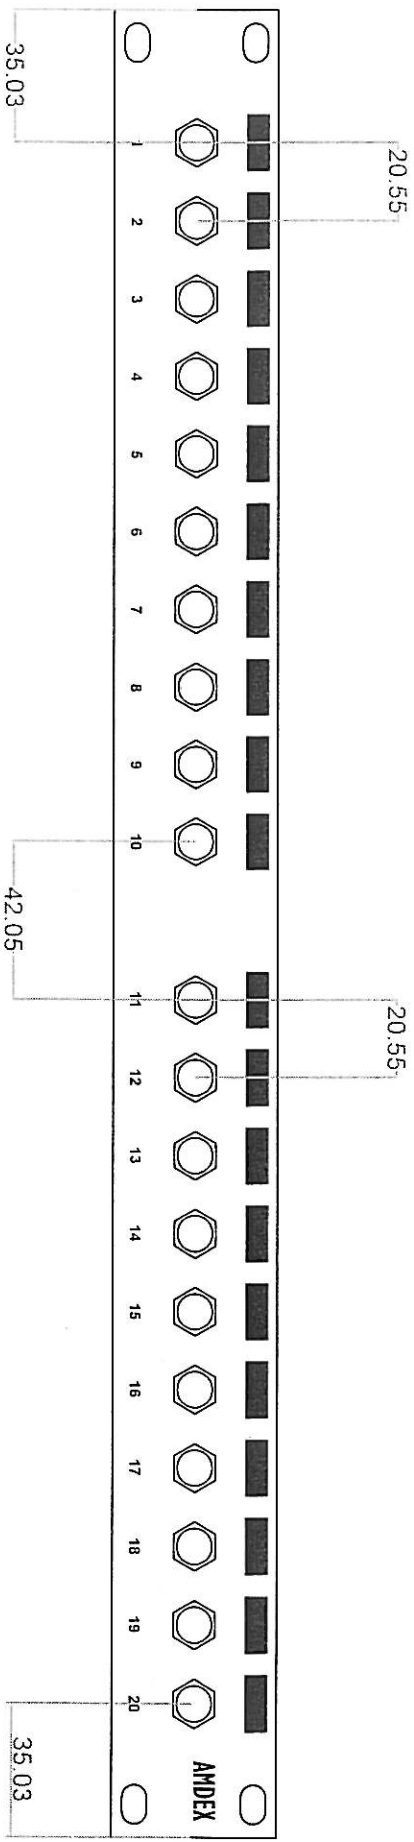

# 19 inches Blank Patch Panel For F Coupler

Materials:

Panel : Metallic Panel (SPCC)

DRAW NO:		ITEM NO:	DA19HEX
APPR	G.O.	CUSTOMER:	
CHECK		DATE:	
DESIGN		TOLERANCE:	· ± 1 · X ± 0.2 · XX ± 0.15
UNIT:	m/m		
SCALE:			